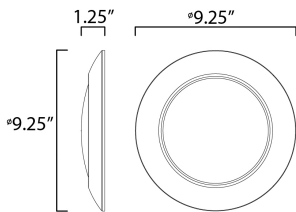

**PRODUCT DESCRIPTION**

This very compact LED flush mount directly installs on any 4" junction box and gives the look of a recessed trim. Constructed of Die Cast Aluminum, the Diverse luminaire is dimmable and approved for wet or damp locations so it can be used in virtually any ceiling application, including showers.

**MEASUREMENTS**

DIMENSION : 9.25" L x 9.25" W x 1.25" H  
 HANGING WEIGHT : 0.9 lb

**LAMPING**

INPUT VOLTAGE : 120V  
 LUMENS : 1,620 Rated (1,300 Del.)  
 BULB : 1 x 18W LED PCB Integrated , 18W Total  
 BULB INCLUDED : (Integrated)  
 DIMMABLE : ELV or Triac CL  
 CRI : 90 CRI  
 COLOR\_TEMP : 3000K