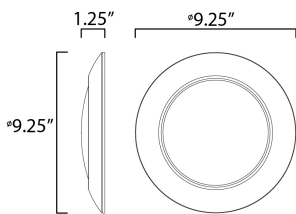

PRODUCT DESCRIPTION

This very compact LED flush mount directly installs on any 4" junction box and gives the look of a recessed trim. Constructed of Die Cast Aluminum, the Diverse luminaire is dimmable and approved for wet or damp locations so it can be used in virtually any ceiling application, including showers.

MEASUREMENTS

DIMENSION : 9.25" L x 9.25" W x 1.25" H
 HANGING WEIGHT : 0.9 lb

LAMPING

INPUT VOLTAGE : 120V
 LUMENS : 1,620 Rated (1,260 Del.)
 BULB : 1 x 18W LED PCB Integrated , 18W Total
 BULB INCLUDED : (Integrated)
 DIMMABLE : ELV or Triac CL
 CRI : 90 CRI
 COLOR_TEMP : 2700K