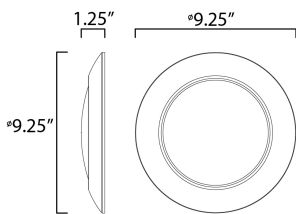

**PRODUCT DESCRIPTION**

This very compact LED flush mount directly installs on any 4" junction box and gives the look of a recessed trim. Constructed of Die Cast Aluminum, the Diverse luminaire is dimmable and approved for wet or damp locations so it can be used in virtually any ceiling application, including showers.

**MEASUREMENTS**

DIMENSION : 9.25" L x 9.25" W x 1.25" H  
 HANGING WEIGHT : 0.9 lb

**LAMPING**

INPUT VOLTAGE : 120V  
 LUMENS : 1,620 Rated (1,260 Del.)  
 BULB : 1 x 18W LED PCB Integrated , 18W Total  
 BULB INCLUDED : (Integrated)  
 DIMMABLE : ELV or Triac CL  
 CRI : 90 CRI  
 COLOR\_TEMP : 2700K