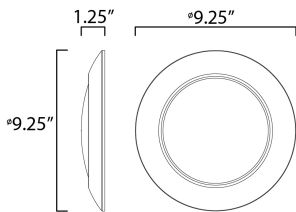

PRODUCT DESCRIPTION

This very compact LED flush mount directly installs on any 4" junction box and gives the look of a recessed trim. Constructed of Die Cast Aluminum, the Diverse luminaire is dimmable and approved for wet or damp locations so it can be used in virtually any ceiling application, including showers.

MEASUREMENTS

DIMENSION : 9.25" L x 9.25" W x 1.25" H
 HANGING WEIGHT : 0.9 lb

LAMPING

INPUT VOLTAGE : 120V
 LUMENS : 1,620 Rated (1,260 Del.)
 BULB : 1 x 18W LED PCB Integrated , 18W Total
 BULB INCLUDED : (Integrated)
 DIMMABLE : ELV or Triac CL
 CRI : 90 CRI
 COLOR_TEMP : 4000K