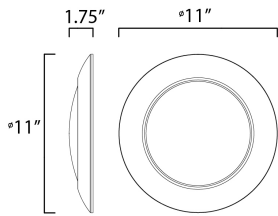

PRODUCT DESCRIPTION

This very compact LED flush mount directly installs on any 4" junction box and gives the look of a recessed trim. Constructed of Die Cast Aluminum, the Diverse luminaire is dimmable and approved for wet or damp locations so it can be used in virtually any ceiling application, including showers.

MEASUREMENTS

DIMENSION : 11" L x 11" W x 1.75" H
 HANGING WEIGHT : 1.24 lb

LAMPING

INPUT VOLTAGE : 120V
 LUMENS : 1,800 Rated (1,500 Del.)
 BULB : 1 x 20W LED PCB Integrated , 20W Total
 BULB INCLUDED : (Integrated)
 DIMMABLE : ELV or Triac CL
 CRI : 90 CRI
 COLOR_TEMP : 3000K