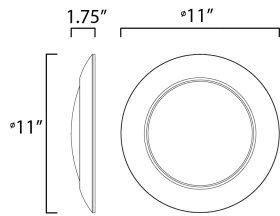

PRODUCT DESCRIPTION

This very compact LED flush mount directly installs on any 4" junction box and gives the look of a recessed trim. Constructed of Die Cast Aluminum, the Diverse luminaire is dimmable and approved for wet or damp locations so it can be used in virtually any ceiling application, including showers.

MEASUREMENTS

DIMENSION : 11" L x 11" W x 1.75" H
 HANGING WEIGHT : 1.24 lb

LAMPING

INPUT VOLTAGE : 120V
 LUMENS : 1,800 Rated (1,500 Del.)
 BULB : 1 x 20W LED PCB Integrated , 20W Total
 BULB INCLUDED : (Integrated)
 DIMMABLE : ELV or Triac CL
 CRI : 90 CRI
 COLOR_TEMP : 3000K