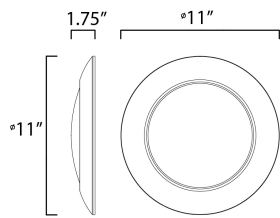

PRODUCT DESCRIPTION

This very compact LED flush mount directly installs on any 4" junction box and gives the look of a recessed trim. Constructed of Die Cast Aluminum, the Diverse luminaire is dimmable and approved for wet or damp locations so it can be used in virtually any ceiling application, including showers.

MEASUREMENTS

DIMENSION : 11" L x 11" W x 1.75" H
 HANGING WEIGHT : 1.24 lb

LAMPING

INPUT VOLTAGE : 120V
 LUMENS : 1,800 Rated (1,500 Del.)
 BULB : 1 x 20W LED PCB Integrated , 20W Total
 BULB INCLUDED : (Integrated)
 DIMMABLE : ELV or Triac CL
 CRI : 90 CRI
 COLOR_TEMP : 3000K