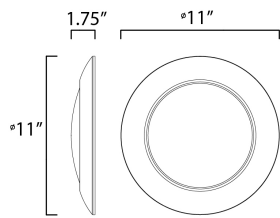

**PRODUCT DESCRIPTION**

This very compact LED flush mount directly installs on any 4" junction box and gives the look of a recessed trim. Constructed of Die Cast Aluminum, the Diverse luminaire is dimmable and approved for wet or damp locations so it can be used in virtually any ceiling application, including showers.

**MEASUREMENTS**

DIMENSION : 11" L x 11" W x 1.75" H  
 HANGING WEIGHT : 1.24 lb

**LAMPING**

INPUT VOLTAGE : 120V  
 LUMENS : 1,800 Rated (1,500 Del.)  
 BULB : 1 x 20W LED PCB Integrated , 20W Total  
 BULB INCLUDED : (Integrated)  
 DIMMABLE : ELV or Triac CL  
 CRI : 90 CRI  
 COLOR\_TEMP : 3000K