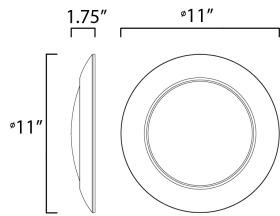

**PRODUCT DESCRIPTION**

This very compact LED flush mount directly installs on any 4" junction box and gives the look of a recessed trim. Constructed of Die Cast Aluminum, the Diverse luminaire is dimmable and approved for wet or damp locations so it can be used in virtually any ceiling application, including showers.

**MEASUREMENTS**

DIMENSION : 11" L x 11" W x 1.75" H  
 HANGING WEIGHT : 1.24 lb

**LAMPING**

INPUT VOLTAGE : 120V  
 LUMENS : 1,800 Rated (1,500 Del.)  
 BULB : 1 x 20W LED PCB Integrated , 20W Total  
 BULB INCLUDED : (Integrated)  
 DIMMABLE : ELV or Triac CL  
 CRI : 90 CRI  
 COLOR\_TEMP : 3000K