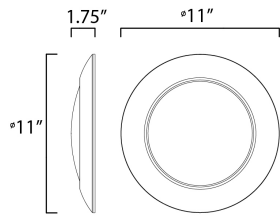

PRODUCT DESCRIPTION

This very compact LED flush mount directly installs on any 4" junction box and gives the look of a recessed trim. Constructed of Die Cast Aluminum, the Diverse luminaire is dimmable and approved for wet or damp locations so it can be used in virtually any ceiling application, including showers.

MEASUREMENTS

DIMENSION : 11" L x 11" W x 1.75" H
 HANGING WEIGHT : 1.24 lb

LAMPING

INPUT VOLTAGE : 120V
 LUMENS : 1,800 Rated (1,400 Del.)
 BULB : 1 x 20W LED PCB Integrated , 20W Total
 BULB INCLUDED : (Integrated)
 DIMMABLE : ELV or Triac CL
 CRI : 90 CRI
 COLOR_TEMP : 2700K