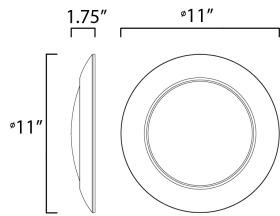

PRODUCT DESCRIPTION

This very compact LED flush mount directly installs on any 4" junction box and gives the look of a recessed trim. Constructed of Die Cast Aluminum, the Diverse luminaire is dimmable and approved for wet or damp locations so it can be used in virtually any ceiling application, including showers.

MEASUREMENTS

DIMENSION : 11" L x 11" W x 1.75" H
 HANGING WEIGHT : 1.24 lb

LAMPING

INPUT VOLTAGE : 120V
 LUMENS : 1,800 Rated (1,400 Del.)
 BULB : 1 x 20W LED PCB Integrated , 20W Total
 BULB INCLUDED : (Integrated)
 DIMMABLE : ELV or Triac CL
 CRI : 90 CRI
 COLOR_TEMP : 4000K