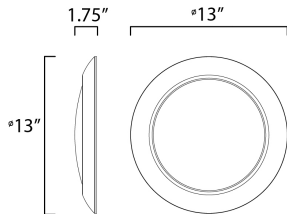

**PRODUCT DESCRIPTION**

This very compact LED flush mount directly installs on any 4" junction box and gives the look of a recessed trim. Constructed of Die Cast Aluminum, the Diverse luminaire is dimmable and approved for wet or damp locations so it can be used in virtually any ceiling application, including showers.

**MEASUREMENTS**

DIMENSION : 13" L x 13" W x 1.75" H  
 HANGING WEIGHT : 1.78 lb

**LAMPING**

INPUT VOLTAGE : 120V  
 LUMENS : 2,250 Rated (1,850 Del.)  
 BULB : 1 x 25W LED PCB Integrated , 25W Total  
 BULB INCLUDED : (Integrated)  
 DIMMABLE : ELV or Triac CL  
 CRI : 90 CRI  
 COLOR\_TEMP : 3000K