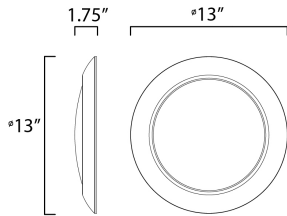

PRODUCT DESCRIPTION

This very compact LED flush mount directly installs on any 4" junction box and gives the look of a recessed trim. Constructed of Die Cast Aluminum, the Diverse luminaire is dimmable and approved for wet or damp locations so it can be used in virtually any ceiling application, including showers.

MEASUREMENTS

DIMENSION : 13" L x 13" W x 1.75" H
 HANGING WEIGHT : 1.78 lb

LAMPING

INPUT VOLTAGE : 120V
 LUMENS : 2,250 Rated (1,850 Del.)
 BULB : 1 x 25W LED PCB Integrated , 25W Total
 BULB INCLUDED : (Integrated)
 DIMMABLE : ELV or Triac CL
 CRI : 90 CRI
 COLOR_TEMP : 3000K