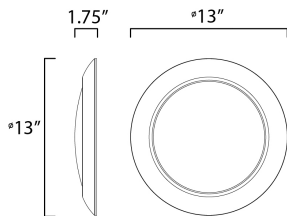

PRODUCT DESCRIPTION

This very compact LED flush mount directly installs on any 4" junction box and gives the look of a recessed trim. Constructed of Die Cast Aluminum, the Diverse luminaire is dimmable and approved for wet or damp locations so it can be used in virtually any ceiling application, including showers.

MEASUREMENTS

DIMENSION : 13" L x 13" W x 1.75" H
 HANGING WEIGHT : 1.78 lb

LAMPING

INPUT VOLTAGE : 120V
 LUMENS : 2,250 Rated (1,850 Del.)
 BULB : 1 x 25W LED PCB Integrated , 25W Total
 BULB INCLUDED : (Integrated)
 DIMMABLE : ELV or Triac CL
 CRI : 90 CRI
 COLOR_TEMP : 3000K