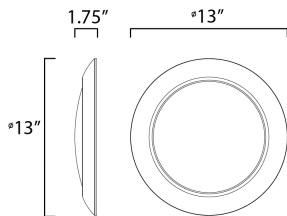

**PRODUCT DESCRIPTION**

This very compact LED flush mount directly installs on any 4" junction box and gives the look of a recessed trim. Constructed of Die Cast Aluminum, the Diverse luminaire is dimmable and approved for wet or damp locations so it can be used in virtually any ceiling application, including showers.

**MEASUREMENTS**

DIMENSION : 13" L x 13" W x 1.75" H  
 HANGING WEIGHT : 1.78 lb

**LAMPING**

INPUT VOLTAGE : 120V  
 LUMENS : 2,250 Rated (1,850 Del.)  
 BULB : 1 x 25W LED PCB Integrated , 25W Total  
 BULB INCLUDED : (Integrated)  
 DIMMABLE : ELV or Triac CL  
 CRI : 90 CRI  
 COLOR\_TEMP : 3000K