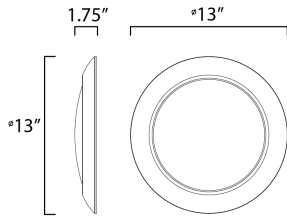

PRODUCT DESCRIPTION

This very compact LED flush mount directly installs on any 4" junction box and gives the look of a recessed trim. Constructed of Die Cast Aluminum, the Diverse luminaire is dimmable and approved for wet or damp locations so it can be used in virtually any ceiling application, including showers.

MEASUREMENTS

DIMENSION : 13" L x 13" W x 1.75" H
 HANGING WEIGHT : 1.78 lb

LAMPING

INPUT VOLTAGE : 120V
 LUMENS : 2,250 Rated (1,750 Del.)
 BULB : 1 x 25W LED PCB Integrated , 25W Total
 BULB INCLUDED : (Integrated)
 DIMMABLE : ELV or Triac CL
 CRI : 90 CRI
 COLOR_TEMP : 2700K