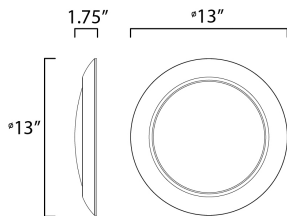

PRODUCT DESCRIPTION

This very compact LED flush mount directly installs on any 4" junction box and gives the look of a recessed trim. Constructed of Die Cast Aluminum, the Diverse luminaire is dimmable and approved for wet or damp locations so it can be used in virtually any ceiling application, including showers.

MEASUREMENTS

DIMENSION : 13" L x 13" W x 1.75" H
 HANGING WEIGHT : 1.78 lb

LAMPING

INPUT VOLTAGE : 120V
 LUMENS : 2,250 Rated (1,750 Del.)
 BULB : 1 x 25W LED PCB Integrated , 25W Total
 BULB INCLUDED : (Integrated)
 DIMMABLE : ELV or Triac CL
 CRI : 90 CRI
 COLOR_TEMP : 2700K