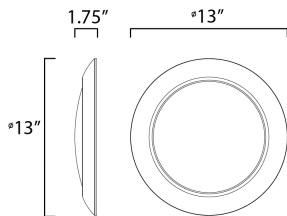

**PRODUCT DESCRIPTION**

This very compact LED flush mount directly installs on any 4" junction box and gives the look of a recessed trim. Constructed of Die Cast Aluminum, the Diverse luminaire is dimmable and approved for wet or damp locations so it can be used in virtually any ceiling application, including showers.

**MEASUREMENTS**

DIMENSION : 13" L x 13" W x 1.75" H  
 HANGING WEIGHT : 1.78 lb

**LAMPING**

INPUT VOLTAGE : 120V  
 LUMENS : 2,250 Rated (1,750 Del.)  
 BULB : 1 x 25W LED PCB Integrated , 25W Total  
 BULB INCLUDED : (Integrated)  
 DIMMABLE : ELV or Triac CL  
 CRI : 90 CRI  
 COLOR\_TEMP : 4000K