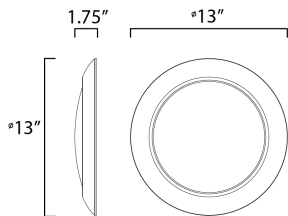

PRODUCT DESCRIPTION

This very compact LED flush mount directly installs on any 4" junction box and gives the look of a recessed trim. Constructed of Die Cast Aluminum, the Diverse luminaire is dimmable and approved for wet or damp locations so it can be used in virtually any ceiling application, including showers.

MEASUREMENTS

DIMENSION : 13" L x 13" W x 1.75" H
 HANGING WEIGHT : 1.78 lb

LAMPING

INPUT VOLTAGE : 120V
 LUMENS : 2,250 Rated (1,750 Del.)
 BULB : 1 x 25W LED PCB Integrated , 25W Total
 BULB INCLUDED : (Integrated)
 DIMMABLE : ELV or Triac CL
 CRI : 90 CRI
 COLOR_TEMP : 4000K