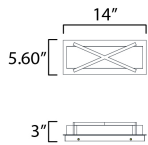

MEASUREMENTS

DIMENSION : 14" W x 5.5" H x 3" Ext
 MAX OAH : 13" W x 5" H
 HANGING WEIGHT : 1.1 lb

LAMPING

INPUT VOLTAGE : 120-277V
 LUMENS : 1,280 Rated (1,150 Del.)
 BULB : 1 x 16W LED DC Integrated , 16W Total
 BULB INCLUDED : (Integrated)
 DIMMABLE : Triac
 CRI : 90 CRI
 COLOR_TEMP : 3000K
 LIGHTING_DIRECTION : Horizontal