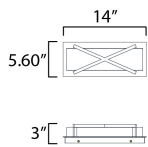

**MEASUREMENTS**

DIMENSION : 14" W x 5.5" H x 3" Ext  
 MAX OAH : 13" W x 5" H  
 HANGING WEIGHT : 1.1 lb

**LAMPING**

INPUT VOLTAGE : 120-277V  
 LUMENS : 1,280 Rated (1,150 Del.)  
 BULB : 1 x 16W LED DC Integrated , 16W Total  
 BULB INCLUDED : (Integrated)  
 DIMMABLE : Triac  
 CRI : 90 CRI  
 COLOR\_TEMP : 3000K  
 LIGHTING\_DIRECTION : Horizontal