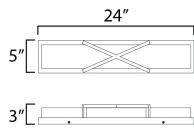

MEASUREMENTS

DIMENSION : 24" W x 5.5" H x 3" Ext
 MAX OAH : 23" W x 4" H
 HANGING WEIGHT : 4.85 lb

LAMPING

INPUT VOLTAGE : 120-277V
 LUMENS : 1,800 Rated (1,600 Del.)
 BULB : 1 x 25W LED DC Integrated , 25W Total
 BULB INCLUDED : (Integrated)
 DIMMABLE : Triac
 CRI : 90 CRI
 COLOR_TEMP : 3000K
 LIGHTING_DIRECTION : Horizontal