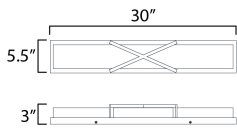

MEASUREMENTS

DIMENSION : 30" W x 5.5" H x 3" Ext
 MAX OAH : 29" W x 4" H
 HANGING WEIGHT : 6.61 lb

LAMPING

INPUT VOLTAGE : 120-277V
 LUMENS : 2,200 Rated (1,900 Del.)
 BULB : 1 x 30W LED DC Integrated , 30W Total
 BULB INCLUDED : (Integrated)
 DIMMABLE : Triac
 CRI : 90 CRI
 COLOR_TEMP : 3000K
 LIGHTING_DIRECTION : Horizontal