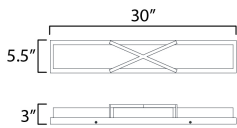

PRODUCT DESCRIPTION

Bold geometry meets clean illumination in this architectural series defined by its signature crossing metal detail. Intersecting bars support smooth Matte White acrylic shades, creating a striking balance of structure and glow. Offered as flush mounts, pendants, and linear sconces in multiple lengths, Dexter easily transitions into full-backplate bath vanities. Graphic yet refined, it delivers contemporary presence and visual rhythm to streamlined interiors.

FINISHES OPTION

- Black (BK)
- Natural Aged Brass (NAB)
- Satin Nickel (SN)

MEASUREMENTS

DIMENSION : 30" W x 5.5" H x 3" Ext
MAX OAH : 29" W x 4" H
HANGING WEIGHT : 6.61 lb

LAMPING

INPUT VOLTAGE : 120-277V
LUMENS : 2,200 Rated (1,900 Del.)
BULB : 1 x 30W LED DC Integrated , 30W Total
BULB INCLUDED : (Integrated)
DIMMABLE : Triac
CRI : 90 CRI
COLOR_TEMP : 3000K
LIGHTING_DIRECTION : Horizontal

GLASS

White WT

MATERIAL

Steel, PC

RATINGS

cETLus
Damp Location
ADA

ADDITIONAL

INSTALL UP/DOWN: Horizontal/Ver
RATED LIFE 50000 Hours
OPERATING TEMPERATURE:
-20°C (-4°F), 40°C (104°F)

Always consult a qualified electrician before installing any lighting product.

WESTERN DISTRIBUTION CENTER (HEADQUARTER)
253 NORTH VINELAND AVE | CITY OF INDUSTRY, CA 91746

EASTERN DISTRIBUTION CENTER
101 GARDNER PARK | PEACHTREE CITY, GA 30269

P. 626.956.4200 | F. 626.956.4225 | maximlighting.com