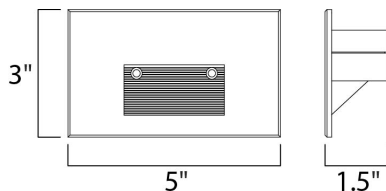

**PRODUCT DESCRIPTION**

Step and pathway lighting suitable for interior or exterior application. Designed to install into a single gang box and is line voltage so additional transformers are not needed. Available in Aluminum, White, Black, or Bronze and both horizontal wide beam or vertical narrow beam spread.

**MEASUREMENTS**

DIMENSION : 5" W x 3" H x 1.5" Ext  
 MAX OAH : 3" W x 5" H  
 HANGING WEIGHT : 0.77 lb

**LAMPING**

INPUT VOLTAGE : 120V  
 LUMENS : 280 Rated (112 Del.)  
 BULB : 1 x 4W LED PCB Integrated , 4W Total  
 BULB INCLUDED : (Integrated)  
 DIMMABLE : No  
 CRI : 80+ CRI  
 COLOR\_TEMP : 3000K  
 LIGHTING\_DIRECTION : Down