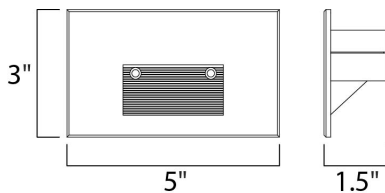

PRODUCT DESCRIPTION

Step and pathway lighting suitable for interior or exterior application. Designed to install into a single gang box and is line voltage so additional transformers are not needed. Available in Aluminum, White, Black, or Bronze and both horizontal wide beam or vertical narrow beam spread.

MEASUREMENTS

DIMENSION : 5" W x 3" H x 1.5" Ext
 MAX OAH : 3" W x 5" H
 HANGING WEIGHT : 0.77 lb

LAMPING

INPUT VOLTAGE : 120V
 LUMENS : 280 Rated (112 Del.)
 BULB : 1 x 4W LED PCB Integrated , 4W Total
 BULB INCLUDED : (Integrated)
 DIMMABLE : No
 CRI : 80+ CRI
 COLOR_TEMP : 3000K
 LIGHTING_DIRECTION : Down