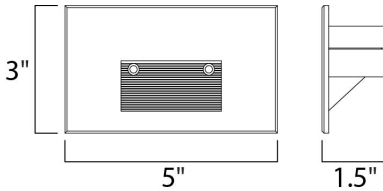

PRODUCT DESCRIPTION

Step and pathway lighting suitable for interior or exterior application. Designed to install into a single gang box and is line voltage so additional transformers are not needed. Available in Aluminum, White, Black, or Bronze and both horizontal wide beam or vertical narrow beam spread.

MEASUREMENTS

DIMENSION : 5" W x 3" H x 1.5" Ext
 MAX OAH : 3" W x 5" H
 HANGING WEIGHT : 0.77 lb

LAMPING

INPUT VOLTAGE : 120V
 LUMENS : 280 Rated (112 Del.)
 BULB : 1 x 4W LED PCB Integrated , 4W Total
 BULB INCLUDED : (Integrated)
 DIMMABLE : N
 CRI : 80+ CRI
 COLOR_TEMP : 3000K
 LIGHTING_DIRECTION : Down