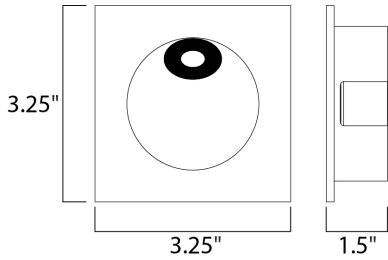

**MEASUREMENTS**

DIMENSION : 3" W x 5" H x 1.75" Ext  
 HANGING WEIGHT : 0.4 lb

**LAMPING**

INPUT VOLTAGE : 120-277V  
 LUMENS : 300 Rated (20 Del.)  
 BULB : 1 x 3W LED DC Integrated , 3W Total  
 BULB INCLUDED : (Integrated)  
 DIMMABLE : Triac  
 CRI : 80 CRI  
 COLOR\_TEMP : 30-40-65K