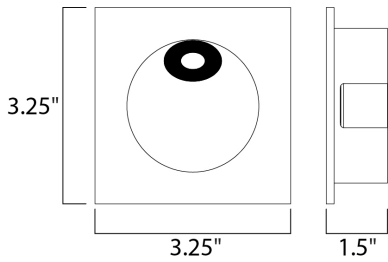

MEASUREMENTS

DIMENSION : 3" W x 5" H x 1.75" Ext
 HANGING WEIGHT : 0.4 lb

LAMPING

INPUT VOLTAGE : 120-277V
 LUMENS : 300 Rated (20 Del.)
 BULB : 1 x 3W LED DC Integrated , 3W Total
 BULB INCLUDED : (Integrated)
 DIMMABLE : Triac
 CRI : 80 CRI
 COLOR_TEMP : 3000-4000-6500K