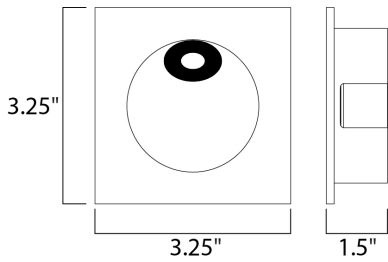

**MEASUREMENTS**

DIMENSION : 3" W x 5" H x 1.75" Ext  
 HANGING WEIGHT : 0.4 lb

**LAMPING**

INPUT VOLTAGE : 120-277V  
 LUMENS : 300 Rated (20 Del.)  
 BULB : 1 x 3W LED DC Integrated , 3W Total  
 BULB INCLUDED : (Integrated)  
 DIMMABLE : Triac  
 CRI : 80 CRI  
 COLOR\_TEMP : 3000-4000-6500K