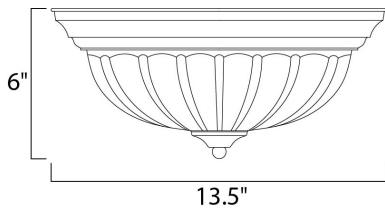

MEASUREMENTS

DIMENSION : 13.5" L x 13.5" W x 6" H
 HANGING WEIGHT : 2.73 lb

LAMPING

INPUT VOLTAGE : 120V
 BULB : 2 x 60W Incandescent E26 Medium , 120W Total
 BULB INCLUDED : (Not Included)
 DIMMABLE : Yes