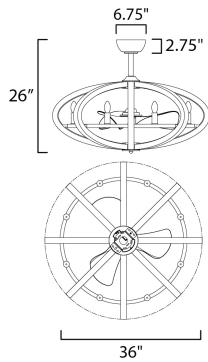

MEASUREMENTS

- DIMENSION : 36" W x 26" H
- MAX OAH : 26" OAH
- CANOPY : 6.75" W x 2.75" H x 6.75" L
- HANGING WEIGHT : 32.41 lb

LAMPING

- INPUT VOLTAGE : 120V
- LUMENS : 2,650 Rated (2,380 Del.)
- BULB : 8 x 4W LED E12 , 32W Total
- BULB INCLUDED : (Included)
- DIMMABLE : By Remote Control
- CRI : 80 CRI
- COLOR_TEMP : 3000K