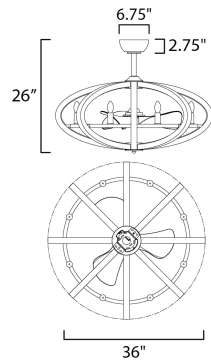

**MEASUREMENTS**

- DIMENSION : 36" W x 26" H
- MAX OAH : 26" OAH
- CANOPY : 6.75" W x 2.75" H x 6.75" L
- HANGING WEIGHT : 32.41 lb

**LAMPING**

- INPUT VOLTAGE : 120V
- LUMENS : 2,650 Rated (2,380 Del.)
- BULB : 8 x 4W LED E12 , 32W Total
- BULB INCLUDED : (Included)
- DIMMABLE : By Remote Control
- CRI : 80 CRI
- COLOR\_TEMP : 3000K