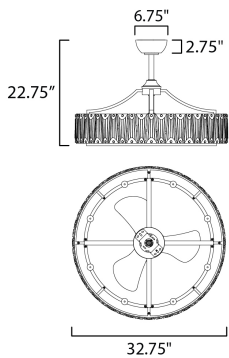

MEASUREMENTS

DIMENSION : 32.75" W x 22.75" H
 MAX OAH : 22.75" OAH
 CANOPY : 6.75" W x 2.75" H x 6.75" L
 HANGING WEIGHT : 36.93 lb

LAMPING

INPUT VOLTAGE : 120V
 LUMENS : 2,650 Rated (2,380 Del.)
 BULB : 8 x 4W LED E12 , 32W Total
 BULB INCLUDED : (Included)
 DIMMABLE : By Remote Control
 CRI : 80 CRI
 COLOR_TEMP : 3000K