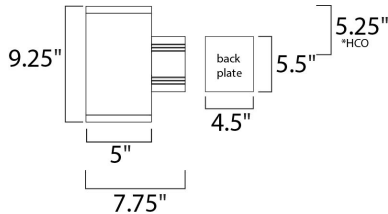

PRODUCT DESCRIPTION

Indirect exterior lighting not only provides illumination where you want it but also highlights the building structure for a beautiful architectural effect. Our collection of up and down lighting fixtures are available in both Architectural Bronze and Brushed Aluminum. They are also available in both Incandescent and LED. The fixtures are sealed with screw lenses that are water tight and allows, for the use of standard light bulbs.

MEASUREMENTS

- DIMENSION : 5" W x 9.25" H x 7.75" Ext
- BACK PLATE : 4.5" W x 5.5" H x 5.25" HCO
- HANGING WEIGHT : 3.99 lb

LAMPING

- INPUT VOLTAGE : 120V
- BULB : 1 x 75W Incandescent E26 Medium , 75W Total
- BULB INCLUDED : (Not Included)
- DIMMABLE : Yes

FINISHES OPTION

- Architectural Bronze (ABZ)
- Brushed Aluminum (AL)

MATERIAL

Aluminum + Glass

RATINGS

cETLus
Wet Location
DARKSKY

ADDITIONAL

INSTALL UP/DOWN: Down
OPERATING TEMPERATURE:
-20°C (-4°F), 40°C (104°F)

Always consult a qualified electrician before installing any lighting product.