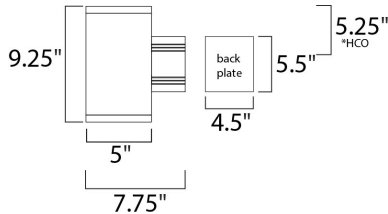

PRODUCT DESCRIPTION

Indirect exterior lighting not only provides illumination where you want it but also highlights the building structure for a beautiful architectural effect. Our collection of up and down lighting fixtures are available in both Architectural Bronze and Brushed Aluminum. They are also available in both Incandescent and LED. The fixtures are sealed with screw lenses that are water tight and allows, for the use of standard light bulbs.

MEASUREMENTS

DIMENSION : 5" W x 9.25" H x 7.75" Ext
BACK PLATE : 4.5" W x 5.5" H x 5.25" HCO
HANGING WEIGHT : 3.99 lb

LAMPING

INPUT VOLTAGE : 120V
BULB : 1 x 75W Incandescent E26 Medium , 75W Total
BULB INCLUDED : (Not Included)
DIMMABLE : Yes

FINISHES OPTION

- Architectural Bronze (ABZ)
- Brushed Aluminum (AL)

MATERIAL

Aluminum + Glass

RATINGS

cETLus
Wet Location
DARKSKY

ADDITIONAL

INSTALL UP/DOWN: Down
OPERATING TEMPERATURE:
-20°C (-4°F), 40°C (104°F)

Always consult a qualified electrician before installing any lighting product.