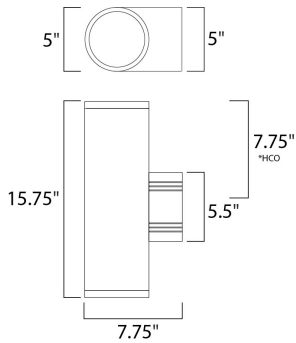

PRODUCT DESCRIPTION

Indirect exterior lighting not only provides illumination where you want it but also highlights the building structure for a beautiful architectural effect. Our collection of up and down lighting fixtures are available in both Architectural Bronze and Brushed Aluminum. They are also available in both Incandescent and LED. The fixtures are sealed with screw lenses that are water tight and allows, for the use of standard light bulbs.

MEASUREMENTS

DIMENSION : 5" W x 15.75" H x 7.75" Ext
BACK PLATE : 5" W x 5.5" H x 7.75" HCO
HANGING WEIGHT : 5.5 lb

LAMPING

INPUT VOLTAGE : 120V
BULB : 2 x 75W Incandescent E26 Medium , 150W Total
BULB INCLUDED : (Not Included)
DIMMABLE : Yes
LIGHTING_DIRECTION : Up/Down

FINISHES OPTION

- Architectural Bronze (ABZ)
- Brushed Aluminum (AL)

MATERIAL

Aluminum + Glass

RATINGS

cETLus
Wet Location

ADDITIONAL

INSTALL UP/DOWN: Any
OPERATING TEMPERATURE:
-20°C (-4°F), 40°C (104°F)

Always consult a qualified electrician before installing any lighting product.