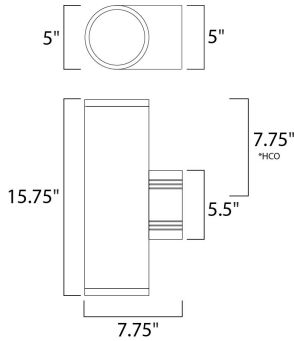

PRODUCT DESCRIPTION

Indirect exterior lighting not only provides illumination where you want it but also highlights the building structure for a beautiful architectural effect. Our collection of up and down lighting fixtures are available in both Architectural Bronze and Brushed Aluminum. They are also available in both Incandescent and LED. The fixtures are sealed with screw lenses that are water tight and allows, for the use of standard light bulbs.

MEASUREMENTS

DIMENSION : 5" W x 15.75" H x 7.75" Ext
BACK PLATE : 5" W x 5.5" H x 7.75" HCO
HANGING WEIGHT : 5.5 lb

LAMPING

INPUT VOLTAGE : 120V
BULB : 2 x 75W Incandescent E26 Medium , 150W Total
BULB INCLUDED : (Not Included)
DIMMABLE : Yes
LIGHTING_DIRECTION : Up/Down

FINISHES OPTION

- Architectural Bronze (ABZ)
- Brushed Aluminum (AL)

MATERIAL

Aluminum + Glass

RATINGS

cETLus
Wet Location

ADDITIONAL

INSTALL UP/DOWN: Any
OPERATING TEMPERATURE:
-20°C (-4°F), 40°C (104°F)

Always consult a qualified electrician before installing any lighting product.