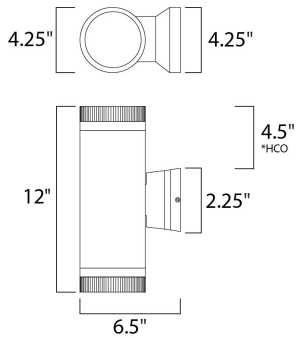

PRODUCT DESCRIPTION

Indirect exterior lighting not only provides illumination where you want it but also highlights the building structure for a beautiful architectural effect. Our collection of up and down lighting fixtures are available in both Architectural Bronze and Brushed Aluminum. They are also available in both Incandescent and LED. The fixtures are sealed with screw lenses that are water tight and allows, for the use of standard light bulbs.

MEASUREMENTS

DIMENSION : 4.25" W x 12" H x 6.5" Ext
BACK PLATE : 4.63" W x 4.63" H x 4.5" HCO
HANGING WEIGHT : 3.3 lb

LAMPING

INPUT VOLTAGE : 120V
BULB : 2 x 50W Incandescent E26 Medium , 100W Total
BULB INCLUDED : (Not Included)
DIMMABLE : Yes
LIGHTING_DIRECTION : Up/Down

FINISHES OPTION

- Architectural Bronze (ABZ)
- Brushed Aluminum (AL)

MATERIAL

Aluminum + Glass

RATINGS

cETLus
Wet Location

ADDITIONAL

INSTALL UP/DOWN: Any
OPERATING TEMPERATURE:
-20°C (-4°F), 40°C (104°F)

Always consult a qualified electrician before installing any lighting product.