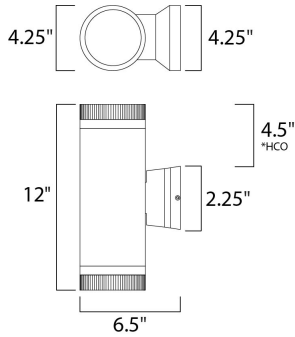

PRODUCT DESCRIPTION

Indirect exterior lighting not only provides illumination where you want it but also highlights the building structure for a beautiful architectural effect. Our collection of up and down lighting fixtures are available in both Architectural Bronze and Brushed Aluminum. They are also available in both Incandescent and LED. The fixtures are sealed with screw lenses that are water tight and allows, for the use of standard light bulbs.

MEASUREMENTS

DIMENSION : 4.25" W x 12" H x 6.5" Ext
BACK PLATE : 4.63" W x 4.63" H x 4.5" HCO
HANGING WEIGHT : 3.3 lb

LAMPING

INPUT VOLTAGE : 120V
BULB : 2 x 9W LED E26 Medium , 18W Total
BULB INCLUDED : (Not Included)
DIMMABLE : Yes
COLOR_TEMP : 2700K
LIGHTING_DIRECTION : Up/Down

FINISHES OPTION

- Architectural Bronze (ABZ)
- Brushed Aluminum (AL)

MATERIAL

Aluminum + Glass

RATINGS

cETLus
Wet Location

ADDITIONAL

INSTALL UP/DOWN: Any
OPERATING TEMPERATURE:
-20°C (-4°F), 40°C (104°F)

Always consult a qualified electrician before installing any lighting product.