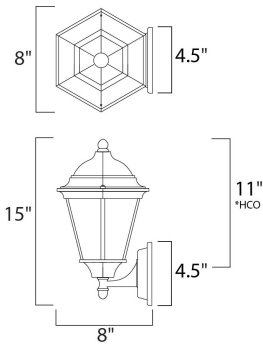

PRODUCT DESCRIPTION

MEASUREMENTS

DIMENSION : 8" W x 15" H x 8" Ext
BACK PLATE : 4.5" W x 4.5" H x 11" HCO
HANGING WEIGHT : 2.8 lb

LAMPING

INPUT VOLTAGE : 120V
LUMENS : 455 Rated
BULB : 1 x 7W LED E26 Medium , 7W Total
BULB INCLUDED : (Included)
DIMMABLE : Triac CL
CRI : 90+ CRI
COLOR_TEMP : 3000K

FINISHES OPTION

- Black (BK)
- Rust Patina (RP)

GLASS

Frosted FT

MATERIAL

Die Cast Aluminum

RATINGS

cETLus
Wet Location

ADDITIONAL

RATED LIFE 25000 Hours
OPERATING TEMPERATURE:
-20°C (-4°F), 40°C (104°F)

PHOTOMETRIC: Report Found Online

Always consult a qualified electrician before installing any lighting product.