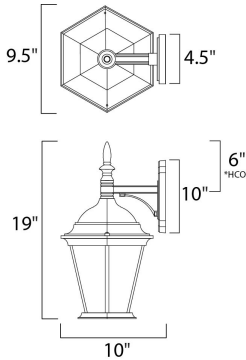

PRODUCT DESCRIPTION