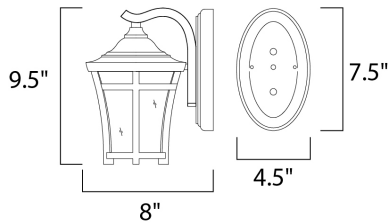

PRODUCT DESCRIPTION

MEASUREMENTS

DIMENSION : 6.5" W x 9.5" H x 8" Ext
 BACK PLATE : 4.5" W x 7.5" H x 4" HCO
 HANGING WEIGHT : 2.43 lb

LAMPING

INPUT VOLTAGE : 120V
 LUMENS : 800 Rated
 BULB : 1 x 9W LED E26 Medium , 9W Total
 BULB INCLUDED : (Included)
 DIMMABLE : Triac CL
 CRI : 90+ CRI
 COLOR_TEMP : 3000K