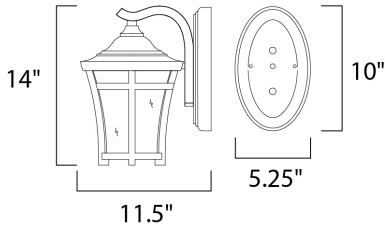

PRODUCT DESCRIPTION

MEASUREMENTS

DIMENSION : 10" W x 14" H x 11.5" Ext
BACK PLATE : 5.25" W x 10" H x 6" HCO
HANGING WEIGHT : 5.51 lb

LAMPING

INPUT VOLTAGE : 120V
LUMENS : 800 Rated
BULB : 1 x 9W LED E26 Medium , 9W Total
BULB INCLUDED : (Included)
DIMMABLE : Triac CL
CRI : 90+ CRI
COLOR_TEMP : 3000K