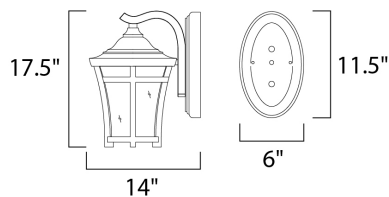

PRODUCT DESCRIPTION

MEASUREMENTS

DIMENSION : 12" W x 17.5" H x 14" Ext
 BACK PLATE : 6" W x 11.5" H x 7" HCO
 HANGING WEIGHT : 8.38 lb

LAMPING

INPUT VOLTAGE : 120V
 LUMENS : 1,100 Rated
 BULB : 1 x 12W LED E26 Medium , 12W Total
 BULB INCLUDED : (Included)
 DIMMABLE : Triac CL
 CRI : 90+ CRI
 COLOR_TEMP : 3000K