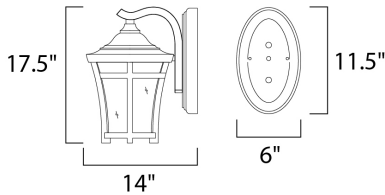

PRODUCT DESCRIPTION

MEASUREMENTS

DIMENSION : 12" W x 17.5" H x 14" Ext
 BACK PLATE : 6" W x 11.5" H x 7" HCO
 HANGING WEIGHT : 8.38 lb

LAMPING

INPUT VOLTAGE : 120V
 LUMENS : 1,100 Rated
 BULB : 1 x 12W LED E26 Medium , 12W Total
 BULB INCLUDED : (Included)
 DIMMABLE : Triac CL
 CRI : 90+ CRI
 COLOR_TEMP : 3000K