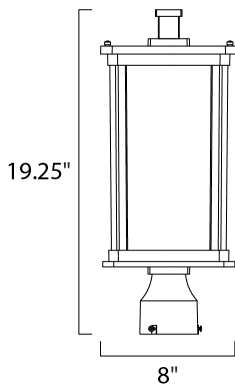

#### MATERIAL

Die Cast Aluminum

#### MEASUREMENTS

DIMENSION : 8" L x 8" W x 19.25" H  
HANGING WEIGHT : 6.6 lb