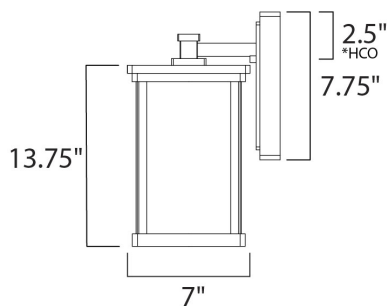

\*height from center of outlet to the top of the fixture

#### MEASUREMENTS

DIMENSION : 7" W x 13.75" H x 8.5" Ext  
 BACK PLATE : 5.25" W x 7.75" H x 2.5" HCO  
 HANGING WEIGHT : 5.1 lb