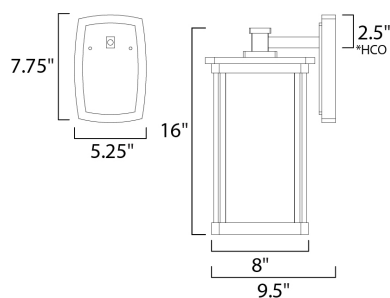

*height from center of outlet to the top of the fixture

MEASUREMENTS

DIMENSION : 8" W x 16" H x 9.5" Ext
 BACK PLATE : 5.25" W x 7.75" H x 2.5" HCO
 HANGING WEIGHT : 6.5 lb

LAMPING

INPUT VOLTAGE : 120V
 LUMENS : 1,100 Rated
 BULB : 1 x 12W LED E26 Medium , 12W Total
 BULB INCLUDED : (Included)
 DIMMABLE : Triac CL
 CRI : 90+ CRI
 COLOR_TEMP : 3000K