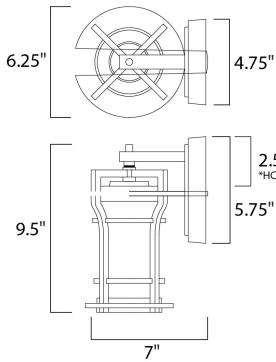

PRODUCT DESCRIPTION

MEASUREMENTS

DIMENSION : 6.25" W x 9.5" H x 7" Ext
BACK PLATE : 4.25" W x 5" H x 2.5" HCO
HANGING WEIGHT : 3.8 lb

LAMPING

INPUT VOLTAGE : 120V
LUMENS : 800 Rated
BULB : 1 x 9W LED E26 Medium , 9W Total
BULB INCLUDED : (Included)
DIMMABLE : Triac CL
CRI : 90+ CRI
COLOR_TEMP : 3000K

FINISHES OPTION

Black Oxide (BO)

GLASS

Water Glass WG

MATERIAL

Die Cast Aluminum

RATINGS

cETLus
Wet Location

ADDITIONAL

INCANDESCENT WATTS:
RATED LIFE 25000 Hours
OPERATING TEMPERATURE:
-20°C (-4°F), 40°C (104°F)

Always consult a qualified electrician before installing any lighting product.