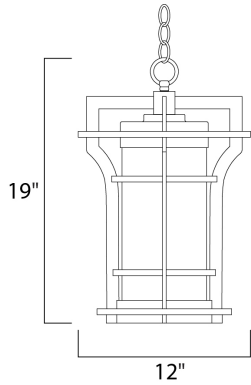

PRODUCT DESCRIPTION

MEASUREMENTS

DIMENSION : 12" L x 12" W x 19" H
 HANGING WEIGHT : 12 lb

LAMPING

INPUT VOLTAGE : 120V
 LUMENS : 1,000 Rated
 BULB : 1 x 12W LED E26 Medium , 12W Total
 BULB INCLUDED : (Included)
 DIMMABLE : Triac CL
 CRI : 90+ CRI
 COLOR_TEMP : 3000K