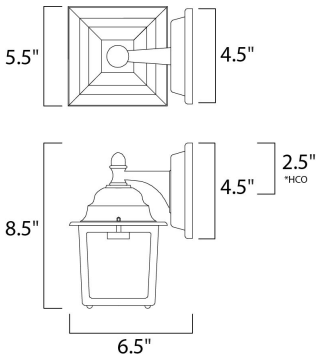

PRODUCT DESCRIPTION

MEASUREMENTS

DIMENSION : 5.5" W x 8.5" H x 6.5" Ext
BACK PLATE : 4.5" W x 4.5" H x 2.5" HCO
HANGING WEIGHT : 1.65 lb

LAMPING

INPUT VOLTAGE : 120V
LUMENS : 455 Rated
BULB : 1 x 9W LED E26 Medium , 9W Total
BULB INCLUDED : (Included)
DIMMABLE : Triac CL
CRI : 90+ CRI
COLOR_TEMP : 3000K

FINISHES OPTION

- Black (BK)
- Empire Bronze (EB)
- Rust Patina (RP)

GLASS

Frosted FT

MATERIAL

Die Cast Aluminum

RATINGS

cETLus
Wet Location

ADDITIONAL

INCANDESCENT WATTS:
RATED LIFE 25000 Hours
OPERATING TEMPERATURE:
-20°C (-4°F), 40°C (104°F)

Always consult a qualified electrician before installing any lighting product.