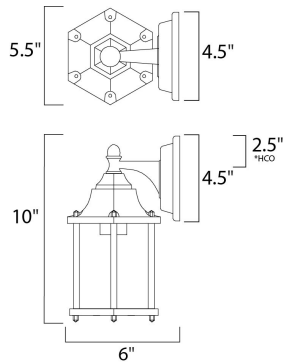

PRODUCT DESCRIPTION

MEASUREMENTS

DIMENSION : 5.5" W x 10" H x 6" Ext
BACK PLATE : 4.5" W x 4.5" H x 2.5" HCO
HANGING WEIGHT : 1.76 lb

LAMPING

INPUT VOLTAGE : 120V
LUMENS : 455 Rated
BULB : 1 x 9W LED E26 Medium , 9W Total
BULB INCLUDED : (Included)
DIMMABLE : Triac CL
CRI : 90+ CRI
COLOR_TEMP : 3000K

FINISHES OPTION

- Black (BK)
- Empire Bronze (EB)
- Rust Patina (RP)

GLASS

Frosted FT

MATERIAL

Die Cast Aluminum

RATINGS

cETLus
Wet Location

ADDITIONAL

RATED LIFE 25000 Hours
OPERATING TEMPERATURE:
-20°C (-4°F), 40°C (104°F)

Always consult a qualified electrician before installing any lighting product.