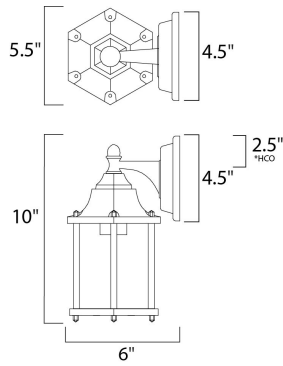

PRODUCT DESCRIPTION

MEASUREMENTS

DIMENSION : 5.5" W x 10" H x 6" Ext
BACK PLATE : 4.5" W x 4.5" H x 2.5" HCO
HANGING WEIGHT : 1.76 lb

LAMPING

INPUT VOLTAGE : 120V
LUMENS : 455 Rated
BULB : 1 x 7W LED E26 Medium , 7W Total
BULB INCLUDED : (Included)
DIMMABLE : Triac CL
CRI : 90+ CRI
COLOR_TEMP : 3000K

FINISHES OPTION

- Black (BK)
- Empire Bronze (EB)
- Rust Patina (RP)

GLASS

Frosted FT

MATERIAL

Die Cast Aluminum

RATINGS

cETLus
Wet Location

ADDITIONAL

RATED LIFE 25000 Hours
OPERATING TEMPERATURE:
-20°C (-4°F), 40°C (104°F)

Always consult a qualified electrician before installing any lighting product.