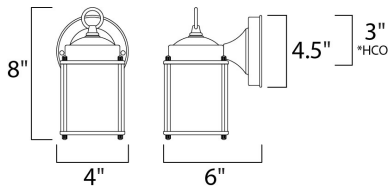

*height from center of outlet to the top of the fixture

MEASUREMENTS

- DIMENSION : 4.5" W x 8" H x 6" Ext
- BACK PLATE : 4.5" W x 4.5" H x 3" HCO
- HANGING WEIGHT : 1.65 lb

LAMPING

- INPUT VOLTAGE : 120V
- BULB : 1 x 60W Incandescent E26 Medium , 60W Total
- BULB INCLUDED : (Not Included)
- DIMMABLE : Yes