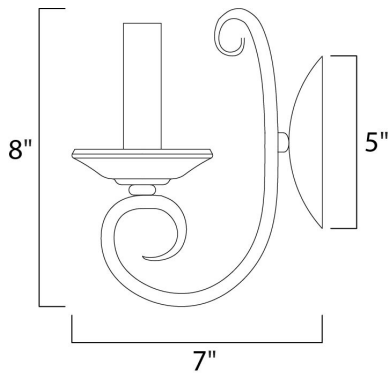

**PRODUCT DESCRIPTION**

Simple yet stylish, this collection is perfect for any decor. Offered in Oil Rubbed Bronze or Satin Nickel finishes.

**MEASUREMENTS**

DIMENSION : 5" W x 8" H x 7" Ext  
 MAX OAH : 5" W x 5" H  
 HANGING WEIGHT : 0.92 lb

**LAMPING**

INPUT VOLTAGE : 120V  
 BULB : 1 x 60W Incandescent E12 Candelabra , 60W Total  
 BULB INCLUDED : (Not Included)  
 DIMMABLE : Yes  
 LIGHTING\_DIRECTION : Up

**FINISHES OPTION**

-  Oil Rubbed Bronze (OI)
-  Polished Nickel (PN)