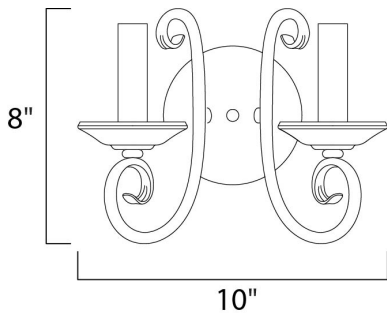

**PRODUCT DESCRIPTION**

Simple yet stylish, this collection is perfect for any decor. Offered in Oil Rubbed Bronze or Satin Nickel finishes.

**MEASUREMENTS**

DIMENSION : 10" W x 8" H x 6" Ext  
 MAX OAH : 5" W x 5" H  
 HANGING WEIGHT : 1.42 lb

**LAMPING**

INPUT VOLTAGE : 120V  
 BULB : 2 x 60W Incandescent E12 Candelabra , 120W Total  
 BULB INCLUDED : (Not Included)  
 DIMMABLE :  
 LIGHTING\_DIRECTION : Up

**FINISHES OPTION**

 Oil Rubbed Bronze (OI)