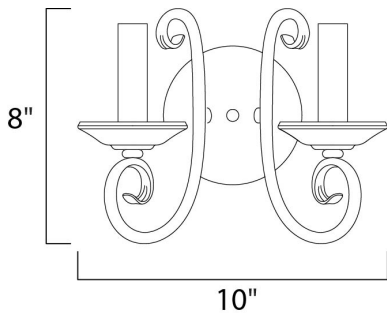

PRODUCT DESCRIPTION

Simple yet stylish, this collection is perfect for any decor. Offered in Oil Rubbed Bronze or Satin Nickel finishes.

MEASUREMENTS

DIMENSION : 10" W x 8" H x 6" Ext
 MAX OAH : 5" W x 5" H
 HANGING WEIGHT : 1.42 lb

LAMPING

INPUT VOLTAGE : 120V
 BULB : 2 x 60W Incandescent E12 Candelabra , 120W Total
 BULB INCLUDED : (Not Included)
 DIMMABLE :
 LIGHTING_DIRECTION : Up

FINISHES OPTION

 Oil Rubbed Bronze (OI)

MATERIAL

Steel