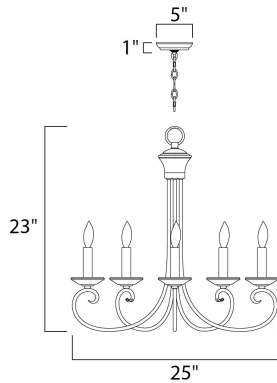

**PRODUCT DESCRIPTION**

Simple yet stylish, this collection is perfect for any decor. Offered in Oil Rubbed Bronze or Satin Nickel finishes.

**MEASUREMENTS**

DIMENSION : 25" L x 25" W x 23" H  
 MAX OAH : 59" OAH  
 CANOPY : 5" W x 1" H x 5" L  
 HANGING WEIGHT : 5.95 lb