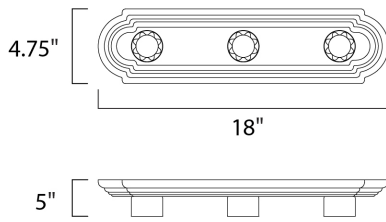

MEASUREMENTS

DIMENSION : 18" W x 4.75" H x 5" Ext
 BACK PLATE : 4" W x 14" H x 2.3" HCO
 HANGING WEIGHT : 1.43 lb

LAMPING

INPUT VOLTAGE : 120V
 BULB : 3 x 60W Incandescent E26 Medium , 180W Total
 BULB INCLUDED : (Not Included)
 DIMMABLE : Yes