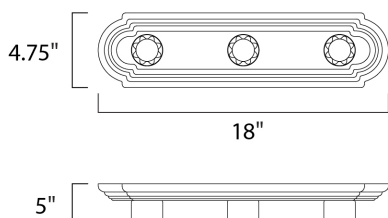

MEASUREMENTS

DIMENSION : 18" W x 4.75" H x 5" Ext
 BACK PLATE : 4" W x 14" H x 2.3" HCO
 HANGING WEIGHT : 1.43 lb

LAMPING

INPUT VOLTAGE : 120V
 BULB : 3 x 60W Incandescent E26 Medium , 180W Total
 BULB INCLUDED : (Not Included)
 DIMMABLE : Yes