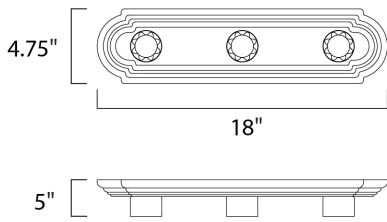

MEASUREMENTS

DIMENSION : 18" W x 4.75" H x 5" Ext
 BACK PLATE : 4" W x 14" H x 2.3" HCO
 HANGING WEIGHT : 1.43 lb

LAMPING

INPUT VOLTAGE : 120V
 BULB : 3 x 60W Incandescent E26 Medium , 180W Total
 BULB INCLUDED : (Not Included)
 DIMMABLE : Yes