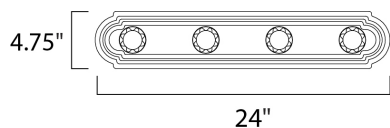

MEASUREMENTS

DIMENSION : 24" W x 4.75" H x 5" Ext
 BACK PLATE : 4.75" W x 24" H x 2.3" HCO
 HANGING WEIGHT : 1.76 lb

LAMPING

INPUT VOLTAGE : 120V
 BULB : 4 x 60W Incandescent E26 Medium , 240W Total
 BULB INCLUDED : (Not Included)
 DIMMABLE : Yes